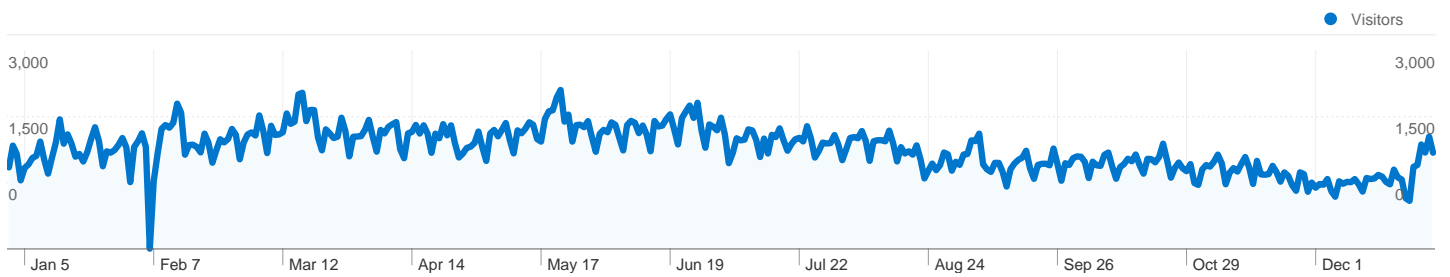

Site Usage

704,293 Visits

54.08% Bounce Rate

2,198,146 Pageviews

00:02:04 Avg. Time on Site

3.12 Pages/Visit

67.44% % New Visits

Visitors Overview

Visitors
488,237

Map Overlay world

Traffic Sources Overview

- **Search Engines**
500,894.00 (71.12%)
- **Direct Traffic**
146,277.00 (20.77%)
- **Referring Sites**
57,119.00 (8.11%)
- **Other**
3 (> 0.00%)

488,237 people visited this site

 **704,293 Visits**

 **488,237 Absolute Unique Visitors**

 **2,198,146 Pageviews**

 **3.12 Average Pageviews**

 **00:02:04 Time on Site**

 **54.08% Bounce Rate**

 **67.44% New Visits**

Ireland	365	2.48	00:01:23	93.97%	74.79%
					1 - 10 of 163

Pages on this site were viewed a total of 2,198,146 times

 **2,198,146** Pageviews

 **1,532,700** Unique Views

 **54.08%** Bounce Rate

AdSense Performance