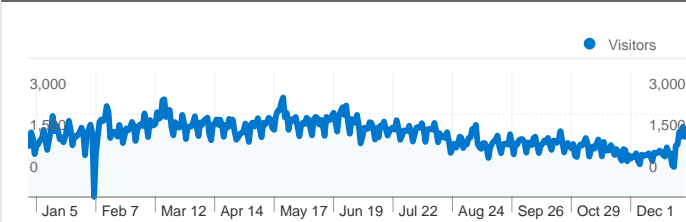

Site Usage

704,293 Visits

54.08% Bounce Rate

2,198,146 Pageviews

00:02:04 Avg. Time on Site

3.12 Pages/Visit

67.44% % New Visits

Visitors Overview

488,237 people visited this site

 **704,293 Visits**

 **488,237 Absolute Unique Visitors**

 **2,198,146 Pageviews**

 **3.12 Average Pageviews**

 **00:02:04 Time on Site**

 **54.08% Bounce Rate**

 **67.44% New Visits**

Site Usage

Country/Territory	Visits	Pages/Visit	Avg. Time on Site	% New Visits	Bounce Rate
United States	687,162	3.12	00:02:04	66.97%	53.90%
Canada	3,677	2.82	00:01:57	88.33%	62.50%
United Kingdom	1,963	3.42	00:02:12	90.27%	59.14%
Mexico	1,388	5.01	00:03:50	85.37%	45.46%
(not set)	1,064	2.90	00:02:22	79.61%	59.30%
Germany	795	3.12	00:02:02	85.53%	59.87%
India	615	2.75	00:02:35	81.14%	60.81%
France	544	2.14	00:01:02	93.93%	76.47%
Australia	401	2.91	00:02:02	95.01%	62.09%

Ireland	365	2.48	00:01:23	93.97%	74.79%
					1 - 10 of 163

Pages on this site were viewed a total of 2,198,146 times

 **2,198,146** Pageviews

 **1,532,700** Unique Views

 **54.08%** Bounce Rate

AdSense Performance