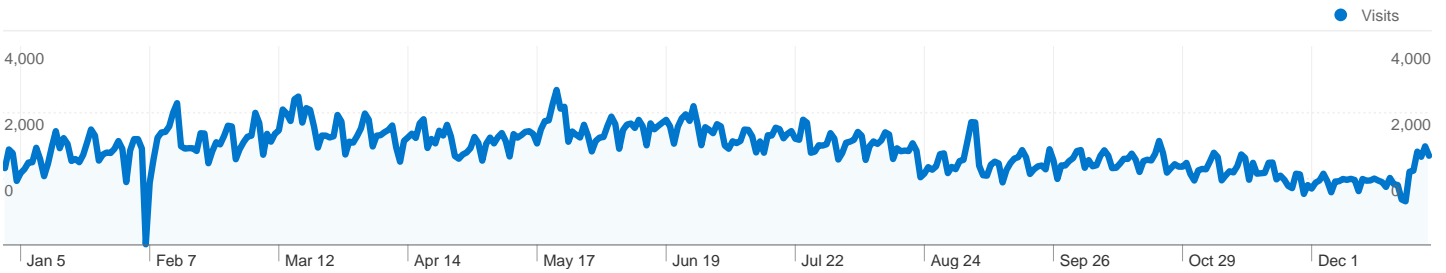

Site Usage

704,293 Visits

54.08% Bounce Rate

2,198,146 Pageviews

00:02:04 Avg. Time on Site

3.12 Pages/Visit

67.44% % New Visits

Visitors Overview

488,237 people visited this site

 **704,293 Visits**

 **488,237 Absolute Unique Visitors**

 **2,198,146 Pageviews**

 **3.12 Average Pageviews**

 **00:02:04 Time on Site**

 **54.08% Bounce Rate**

 **67.44% New Visits**

All traffic sources sent a total of 704,293 visits

-  **20.77% Direct Traffic**
-  **8.11% Referring Sites**
-  **71.12% Search Engines**

- **Search Engines**
500,894.00 (71.12%)
- **Direct Traffic**
146,277.00 (20.77%)
- **Referring Sites**
57,119.00 (8.11%)
- **Other**
3 (> 0.00%)