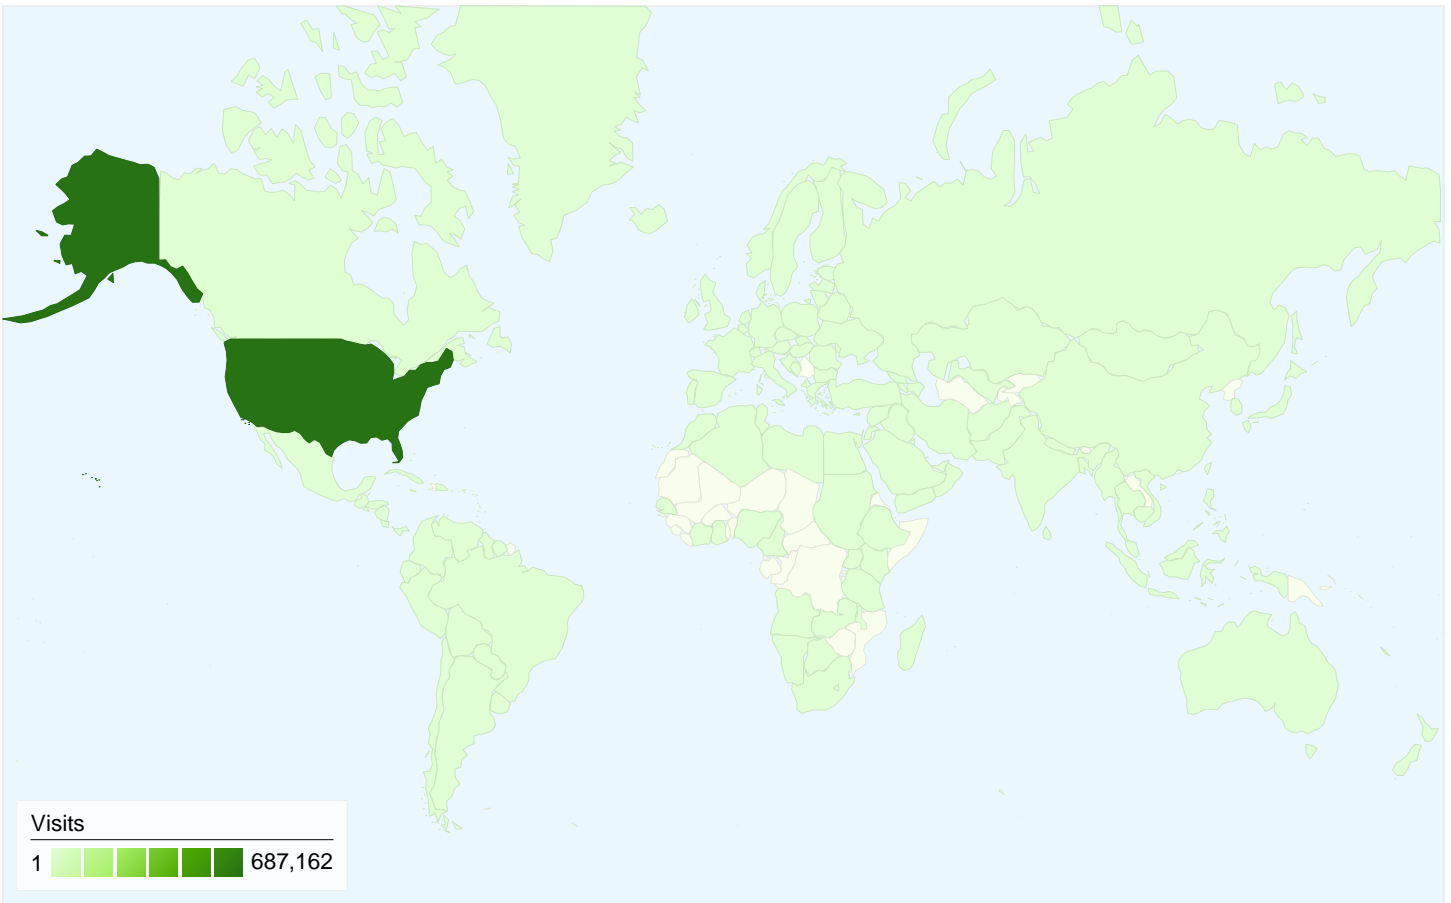

704,293 visits came from 163 countries/territories

Site Usage

Country/Territory	Visits	Pages/Visit	Avg. Time on Site	% New Visits	Bounce Rate
United States	687,162	3.12	00:02:04	66.97%	53.90%
Canada	3,677	2.82	00:01:57	88.33%	62.50%
United Kingdom	1,963	3.42	00:02:12	90.27%	59.14%
Mexico	1,388	5.01	00:03:50	85.37%	45.46%
(not set)	1,064	2.90	00:02:22	79.61%	59.30%
Germany	795	3.12	00:02:02	85.53%	59.87%
India	615	2.75	00:02:35	81.14%	60.81%
France	544	2.14	00:01:02	93.93%	76.47%
Australia	401	2.91	00:02:02	95.01%	62.09%