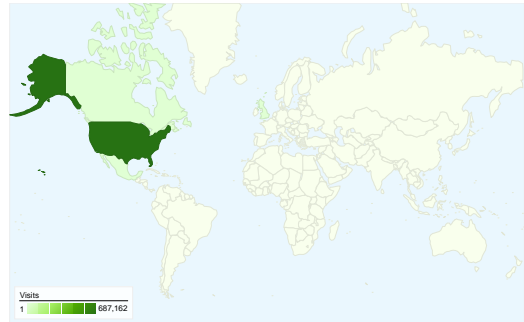

Site Usage

704,293 Visits

54.08% Bounce Rate

2,198,146 Pageviews

00:02:04 Avg. Time on Site

3.12 Pages/Visit

67.44% % New Visits

Visitors Overview

Visitors
488,237

Map Overlay world

Traffic Sources Overview

- **Search Engines**
500,894.00 (71.12%)
- **Direct Traffic**
146,277.00 (20.77%)
- **Referring Sites**
57,119.00 (8.11%)
- **Other**
3 (> 0.00%)

All traffic sources sent a total of 704,293 visits

-  **20.77% Direct Traffic**
-  **8.11% Referring Sites**
-  **71.12% Search Engines**

- **Search Engines**
500,894.00 (71.12%)
- **Direct Traffic**
146,277.00 (20.77%)
- **Referring Sites**
57,119.00 (8.11%)
- **Other**
3 (> 0.00%)

Site Usage

Country/Territory	Visits	Pages/Visit	Avg. Time on Site	% New Visits	Bounce Rate
United States	687,162	3.12	00:02:04	66.97%	53.90%
Canada	3,677	2.82	00:01:57	88.33%	62.50%
United Kingdom	1,963	3.42	00:02:12	90.27%	59.14%
Mexico	1,388	5.01	00:03:50	85.37%	45.46%
(not set)	1,064	2.90	00:02:22	79.61%	59.30%
Germany	795	3.12	00:02:02	85.53%	59.87%
India	615	2.75	00:02:35	81.14%	60.81%
France	544	2.14	00:01:02	93.93%	76.47%
Australia	401	2.91	00:02:02	95.01%	62.09%